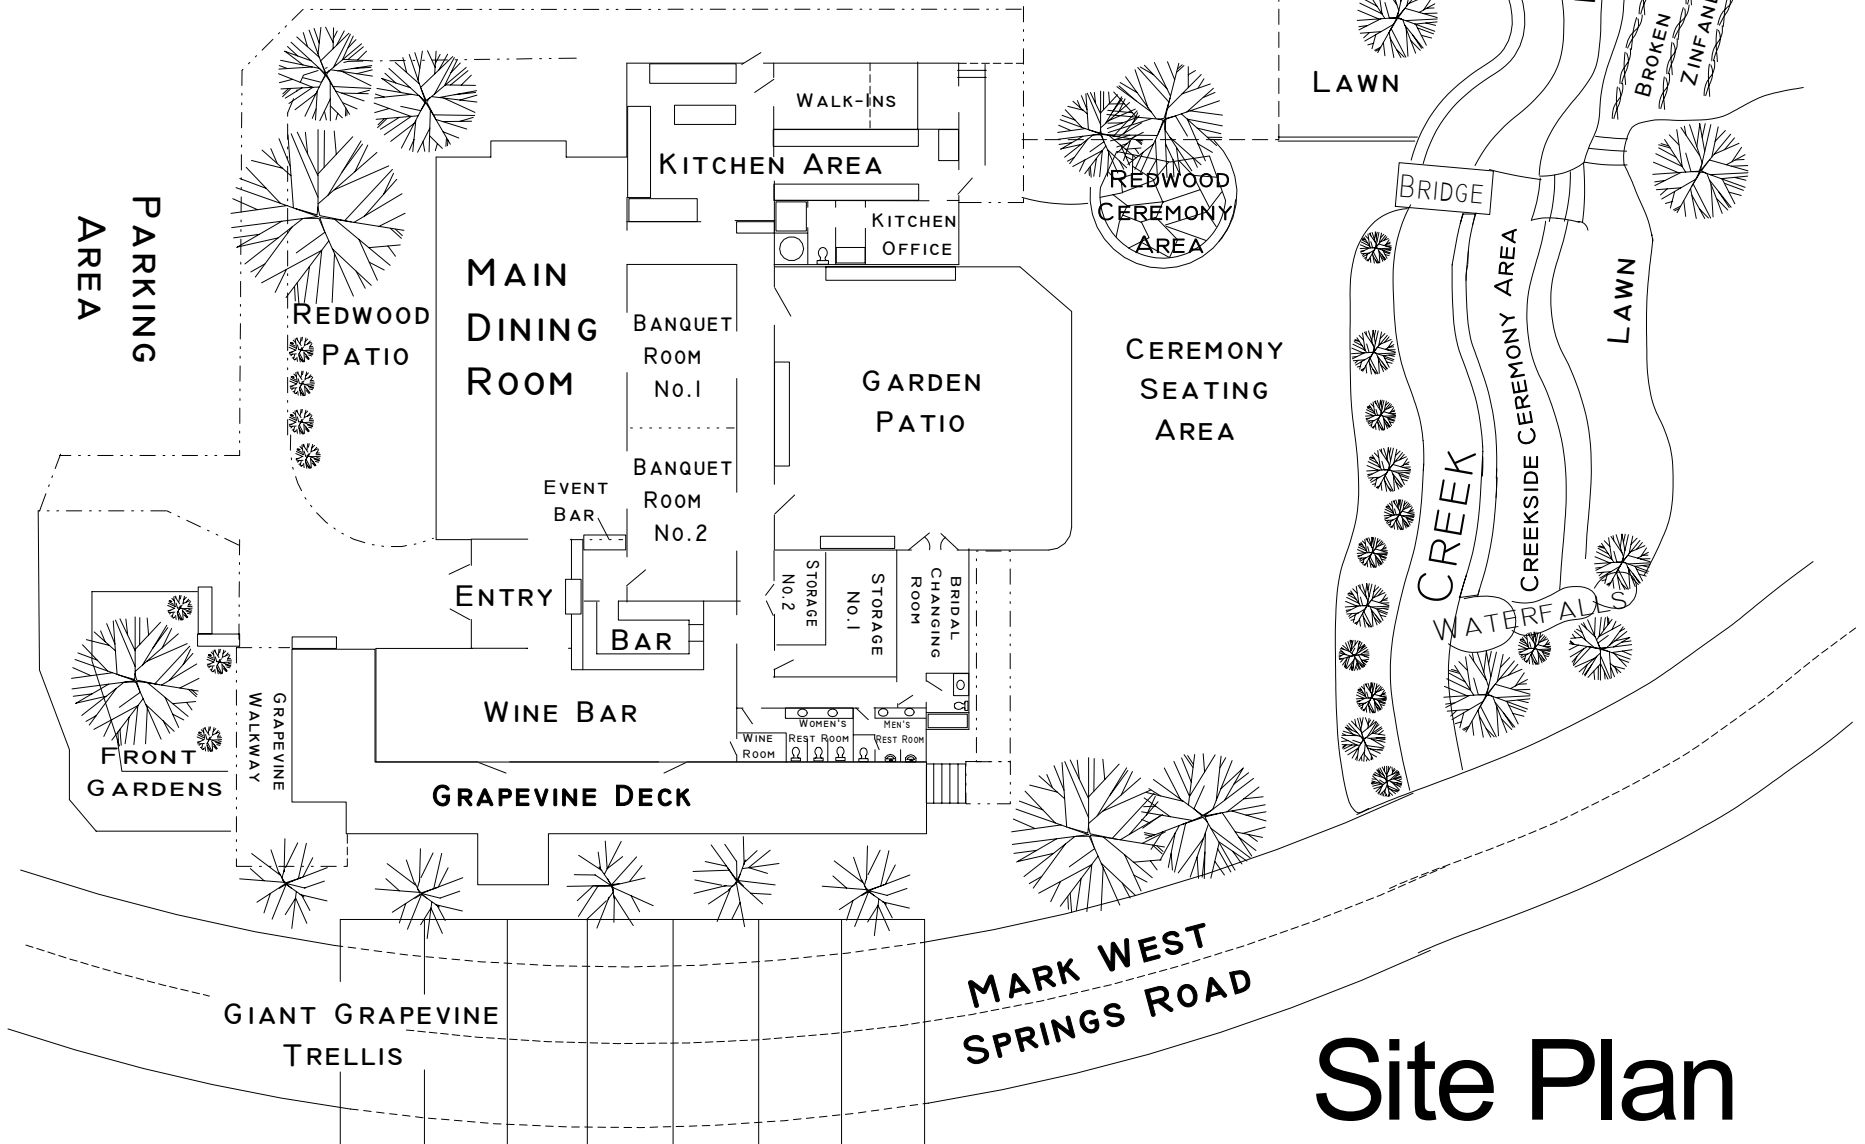

MARK WEST LODGE

2520 Mark West Springs Road

Santa Rosa, CA 95404

707-528-9378

www.markwestlodge.com

Site Plan